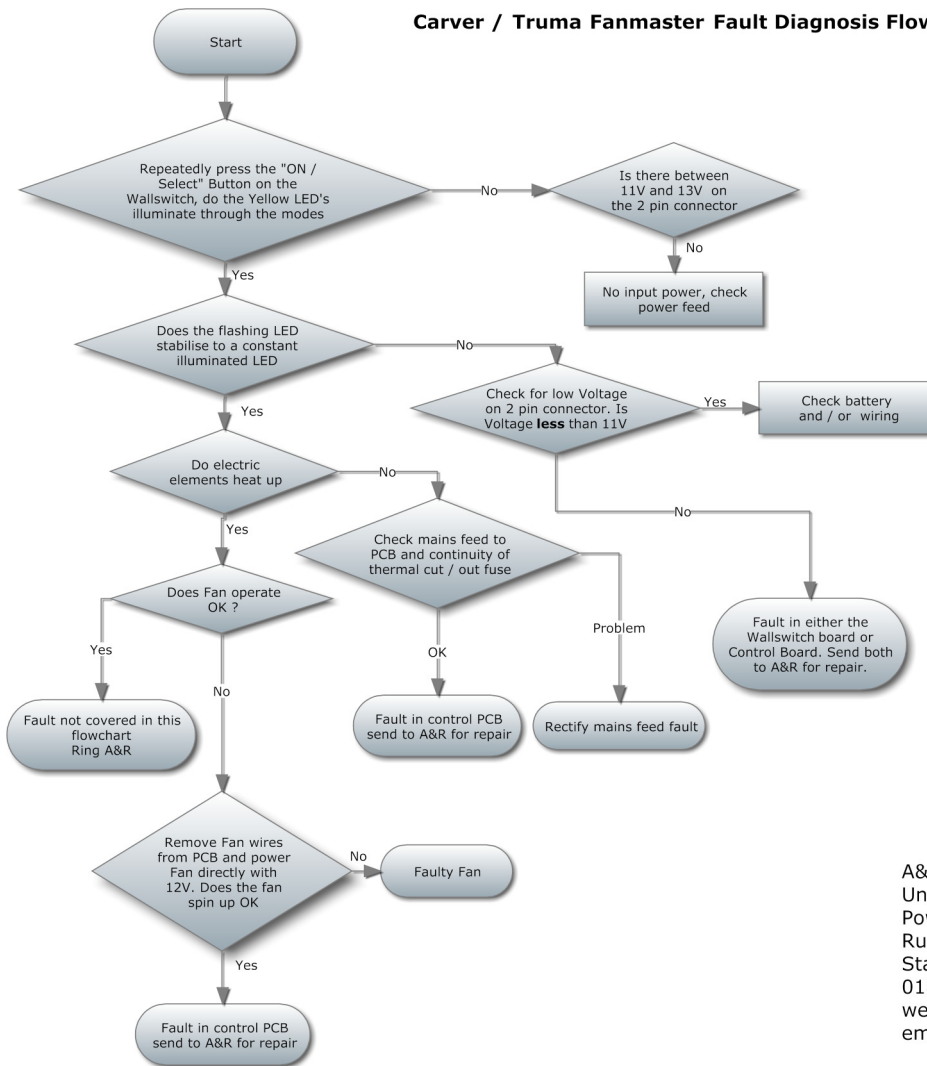

Carver / Truma Fanmaster Fault Diagnosis Flowchart V1.0

A&R Electronic Developments Ltd
 Unit A1 Trent Business Park
 Power Station Road
 Rugeley
 Staffs **WS15 2WB**
 01889 574980 (Mon-Fri 9.00 -5.00)
 web: www.arelectronics.co.uk/repairs.htm
 email: rsol@arelectronics.co.uk