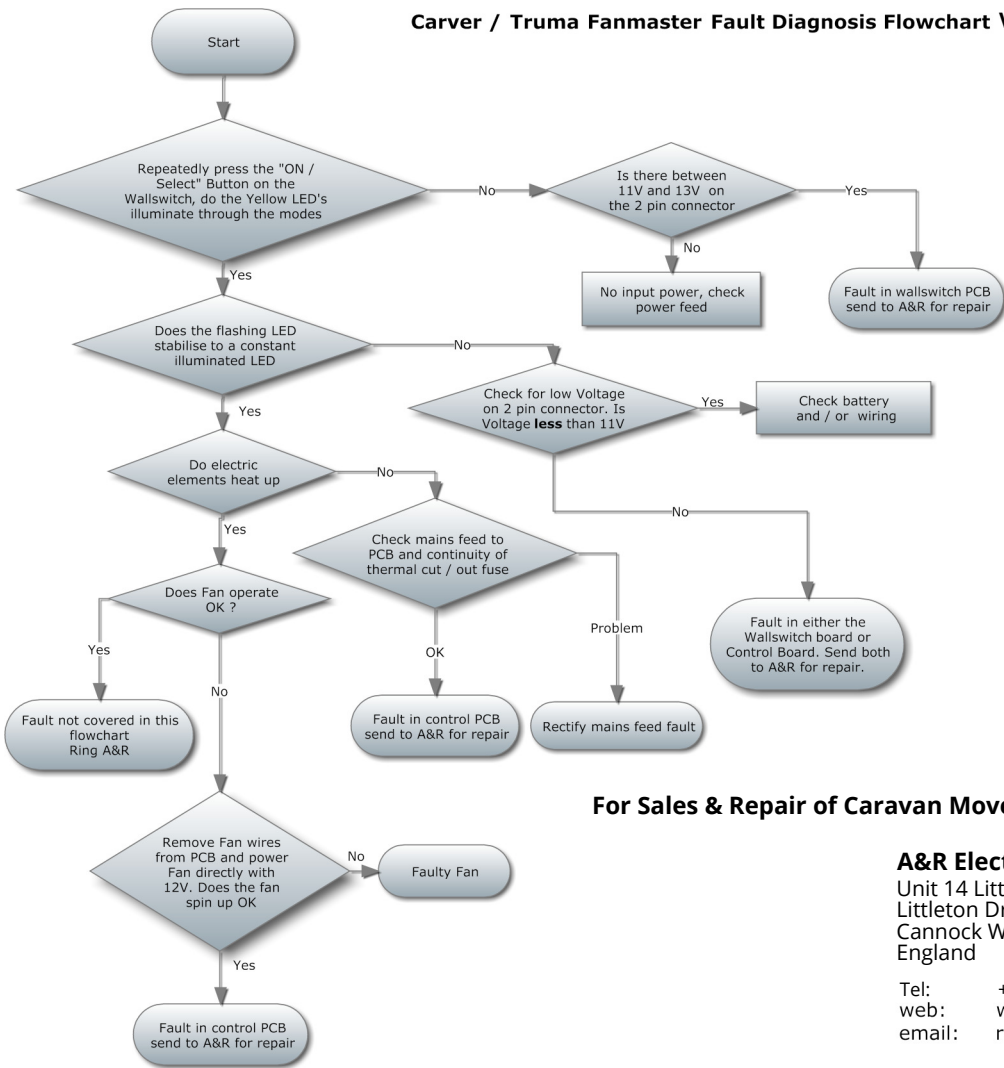

Carver / Truma Fanmaster Fault Diagnosis Flowchart V1.1

For Sales & Repair of Caravan Movers & Heating Equipment

A&R Electronic Developments Ltd

Unit 14 Littleton Business Park
 Littleton Drive
 Cannock WS12 4TR
 England